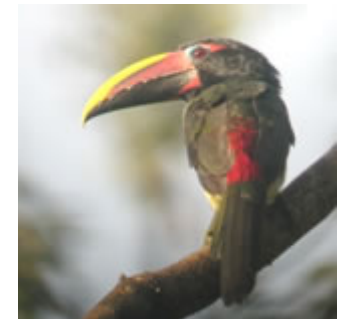

As I write this review today June 4, 2008, it has been a year since Neil and his friend came to bird the rich-bird area of Eastern Venezuela. This was the second trip for some of them, since back in 2005 we had already birded the northwest part of the country.

During the trip we saw all the tepui endemics you can virtually see in Sierra de Lema and the Gran Sabana. For that, we certainly put a lot of field time! From the common Tepui Brush-Finch to the beautiful Roraiman Barbtail, we had Tepui Foliage-Gleaner, Rose-collared Piha, Red-banded Fruiteater, Great Elaenia while also enjoyed some yet-to-be-split new tepui endemic species. We were even rewarded with our last tepui endemic species just twenty minutes before dusk, of the very last day: 3 individuals of Peacock Coquette!

Paria and Rio Grande were equal productive, with impressive view of two adult Harpy Eagle, White-plumed Antbird and several Paria endemic species.

In Rio Grande we came across a small Tyrannidae, which took me a year to confirm its presence (on my of trips to the area in May 2008). Based on my field notes, recordings and comparison among species, now I can confirm that we saw Cinnamon Neopipo, being only the second sight of such species in Delta Amacuro, so add to your list for Venezuela! Of course, not to forget is the Red-legged Tinamou walking nicely in the forest interior of El Avila national park.

As I explained to all of you during the trip, in mid 2007 I commit to write the text for a new field guide to the Birds of Venezuela, thus this being the reason for such a delayed inventory.

I hope to see you all again. Maybe in the Perija mountains or in northern Colombia!